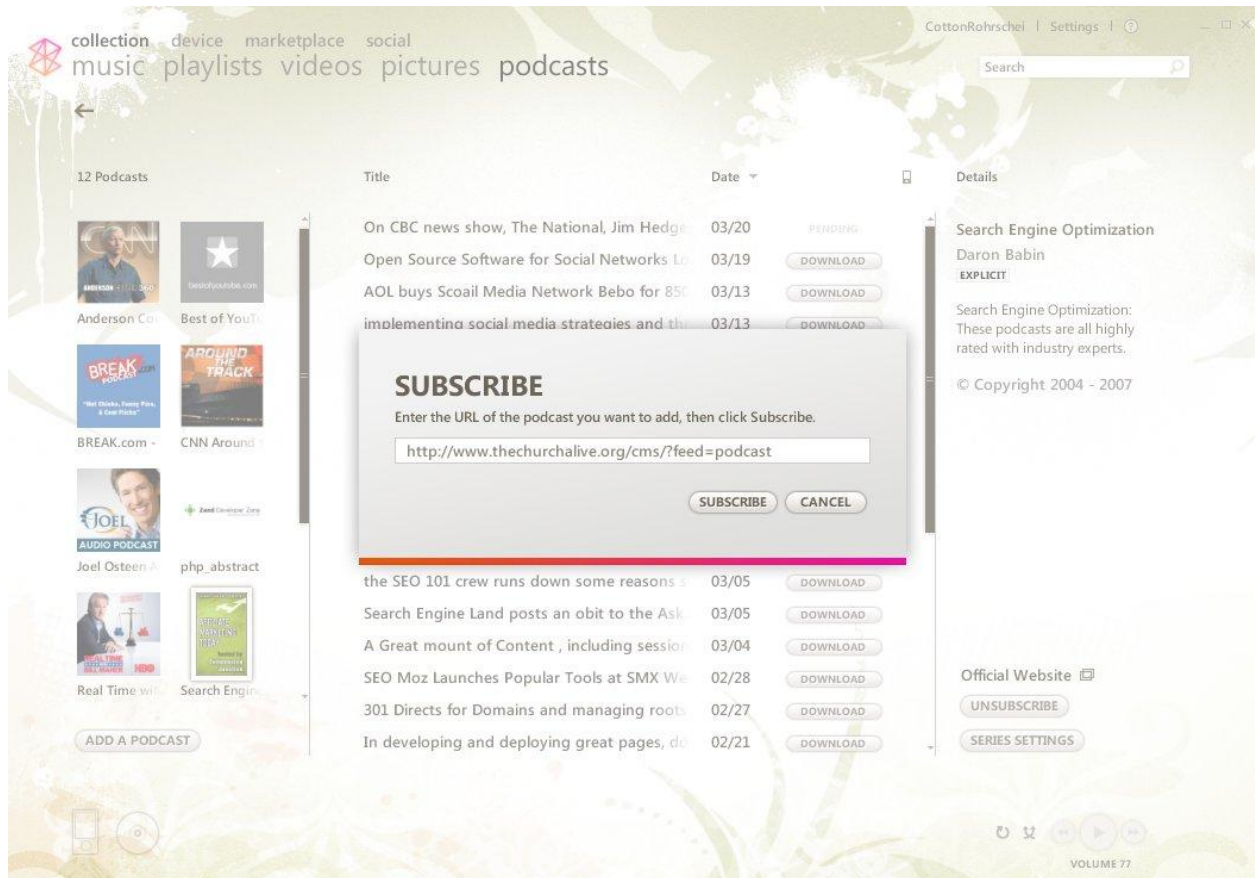

Once this Podcast is setup on your PC in your Zune Application it will automatically update for you each time a new podcast is added. See image below, it has been tested and works great with Zune.